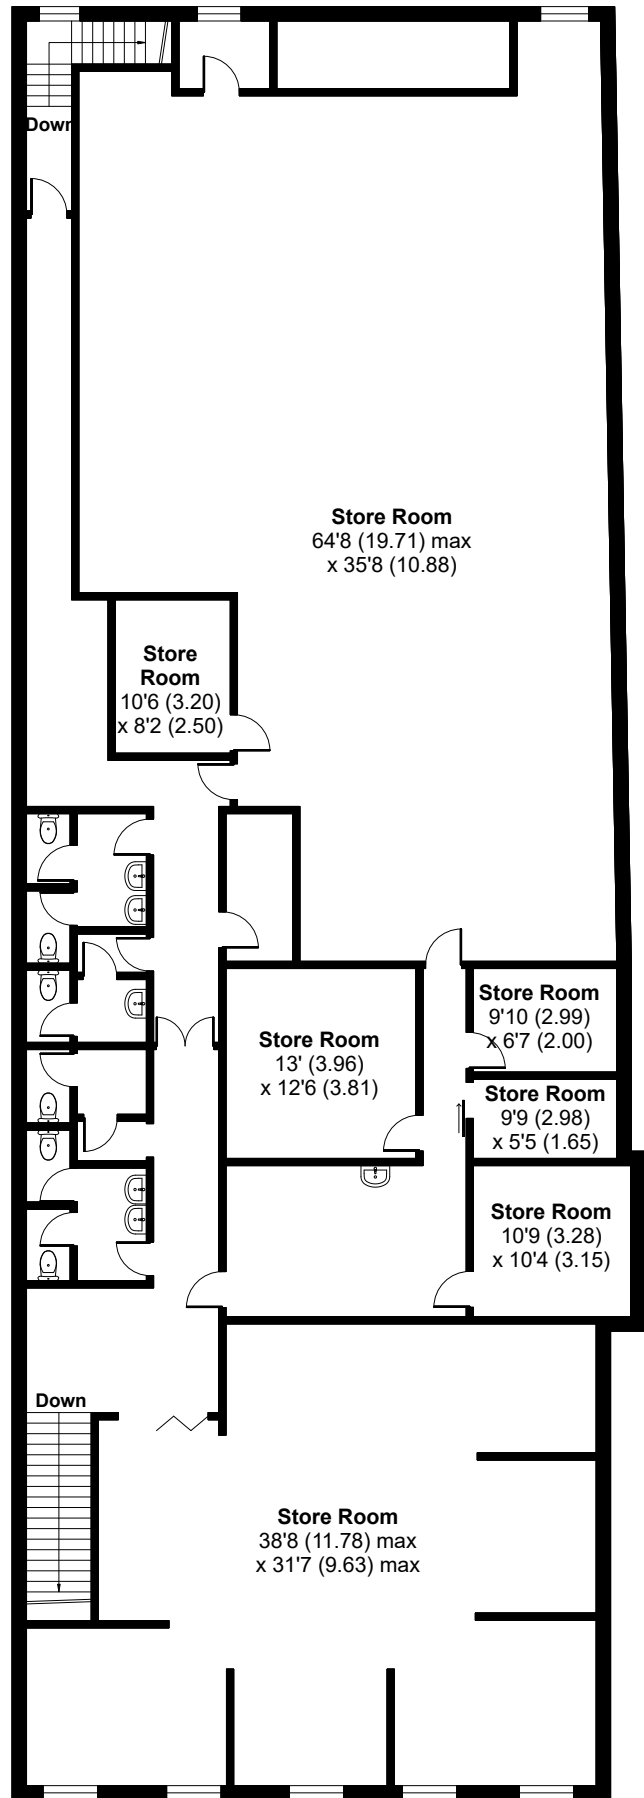

Eign Gate, Hereford, HR4

Approximate Area = 9185 sq ft / 853.3 sq m

For identification only - Not to scale

GROUND FLOOR

FIRST FLOOR